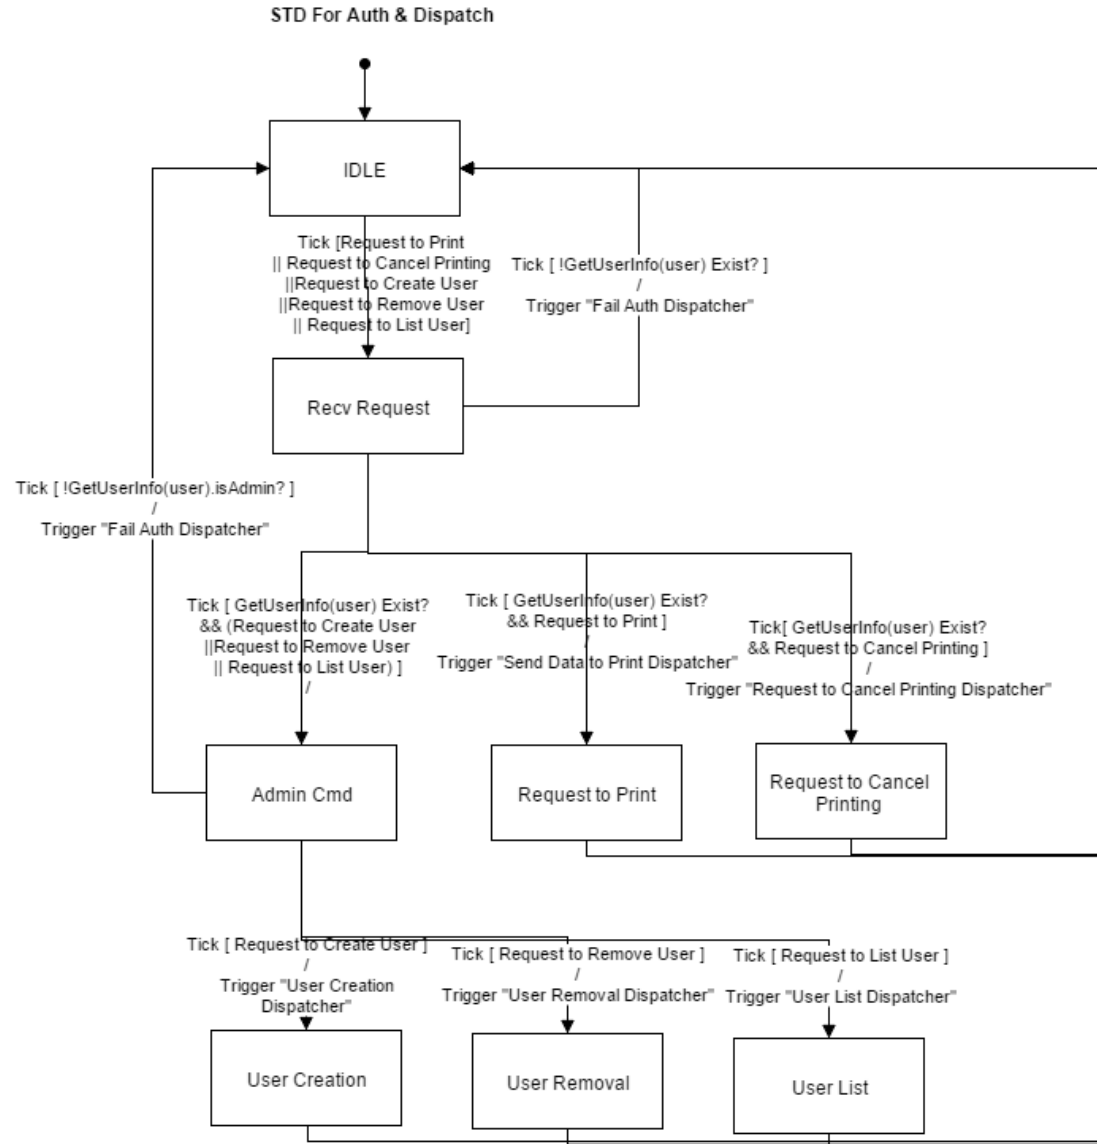

소프트웨어공학개론

T5

이선명 이상혁
이찬규 정진호

Overall

Overall DFD

Auth

Level 4 Auth & Dispatch Process

Auth

Printing

Printing Process

Printing

DFD Level 5

STD For Printing Process

Refill

DFD Level 4 on Virtual Refill Process

Refill

Controller

- ▶ Auth & Dispatch Controller
 - ▶ Virtual Refill Controller
 - ▶ Printing Controller
- 

Transform Analysis – Auth

Structured Charts(Basic)- Auth

Structured Charts(Advanced)- Auth

Transform Analysis – Refill

Structured Charts - Transform Analysis

Structured Charts(Basic)– Refill

Structured Charts(Advanced)- Refill

Transform Analysis – Printing

Structured Charts(Basic) – Printing

Structured Charts(Advanced) – Printing