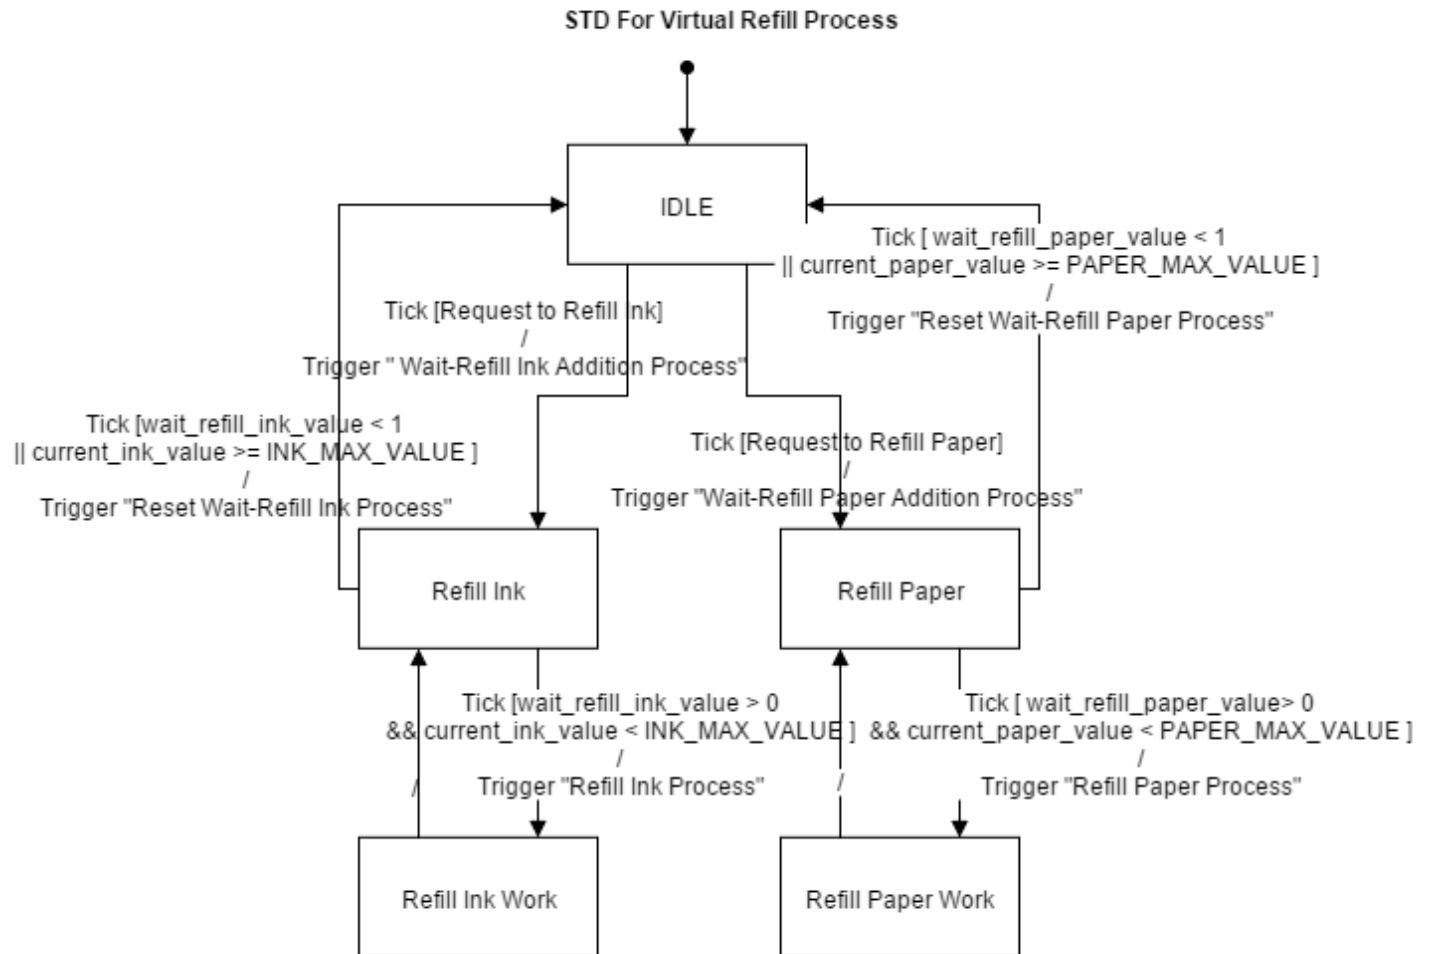

Printing

Printing Process

Printing

DFD Level 5

STD For Printing Process

Refill

DFD Level 4 on Virtual Refill Process

Refill

Controller

- ▶ Auth & Dispatch Controller
 - ▶ Virtual Refill Controller
 - ▶ Printing Controller
- 

Transform Analysis – Auth

Structured Charts(Basic)- Auth

Structured Charts(Advanced)- Auth

Transform Analysis – Refill