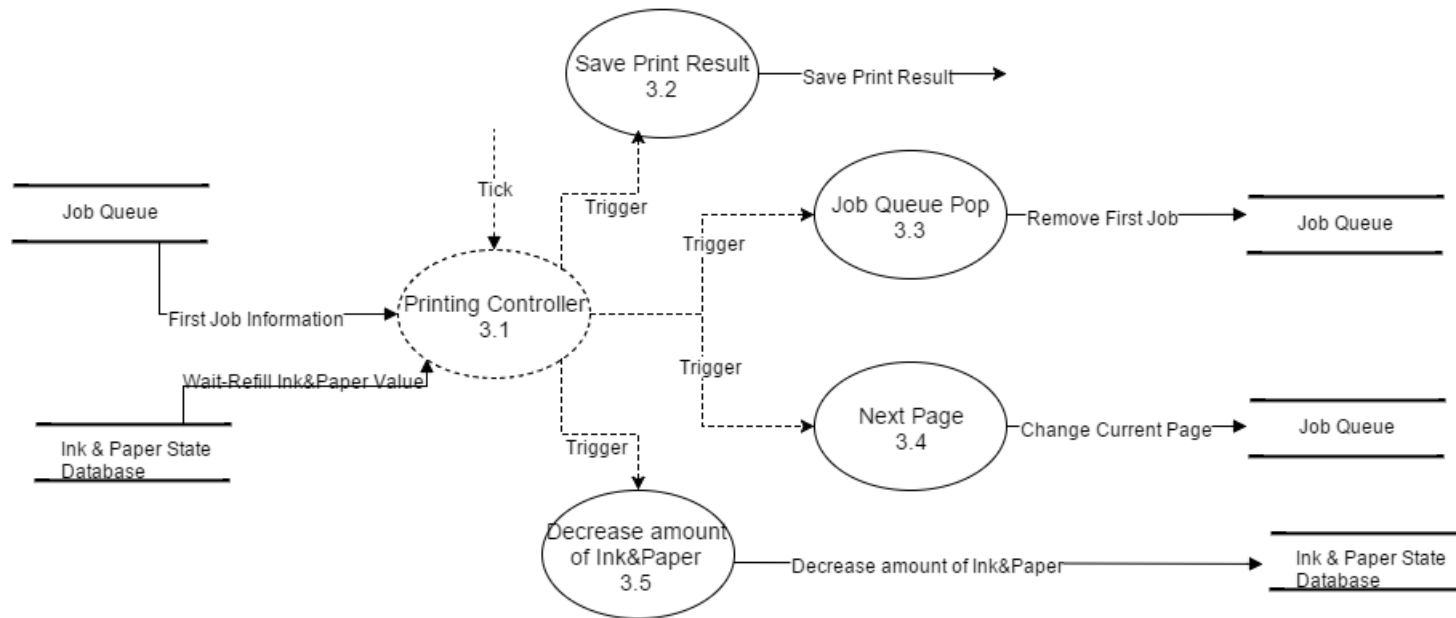

Printing

Printing Process