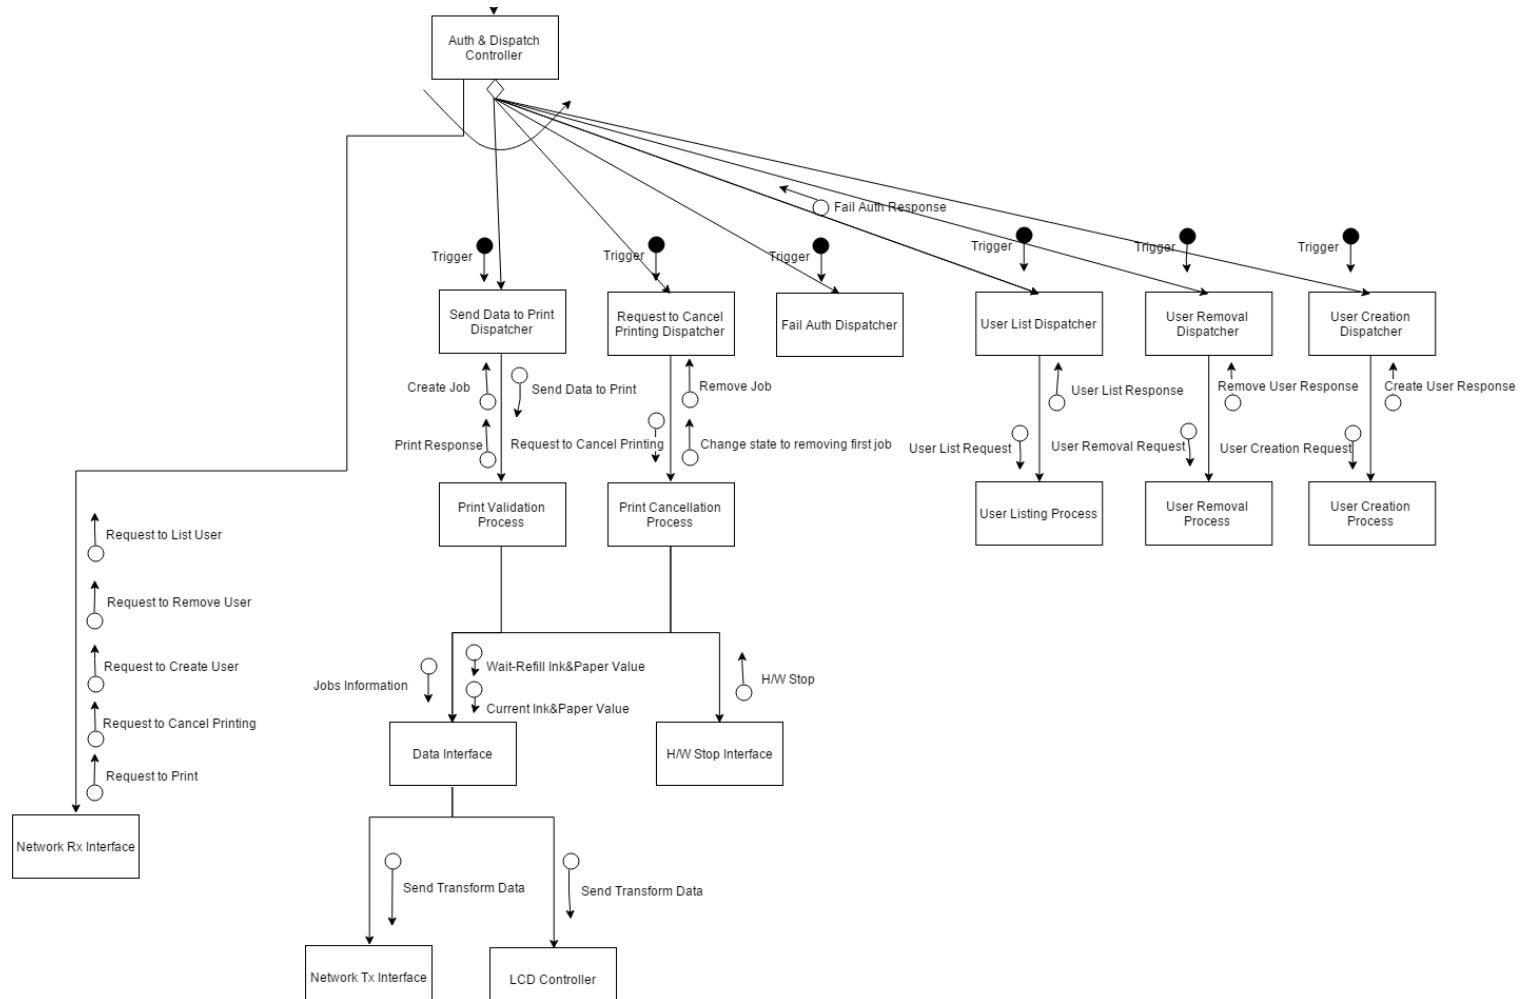

Printing

Printing Process

Printing

DFD Level 5

STD For Printing Process

Refill

DFD Level 4 on Virtual Refill Process

Refill

Controller

- ▶ Auth & Dispatch Controller
 - ▶ Virtual Refill Controller
 - ▶ Printing Controller
- 

Transform Analysis – Auth

Structured Charts(Basic)- Auth

Structured Charts(Advanced)- Auth

Transform Analysis – Refill

Structured Charts - Transform Analysis

Structured Charts(Basic)– Refill

Structured Charts(Advanced)- Refill

Transform Analysis – Printing

Structured Charts(Basic) – Printing

Structured Charts(Advanced) – Printing