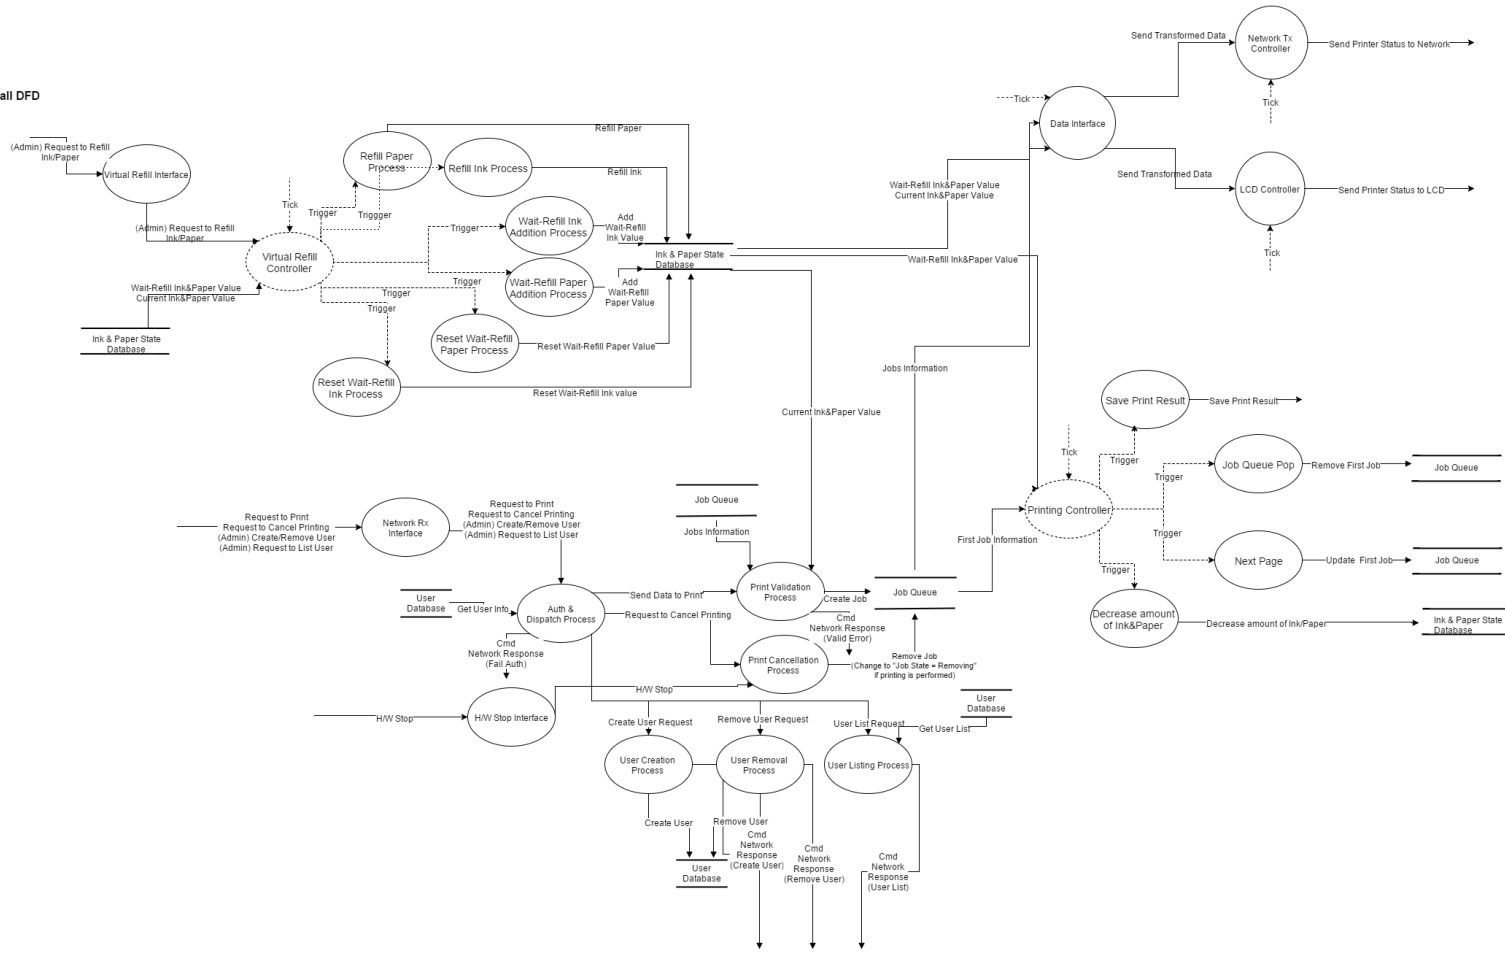

소프트웨어공학개론

T5

이선명 이상혁
이찬규 정진호

Overall

Overall DFD

Auth

Level 4 Auth & Dispatch Process

Auth

Printing

Printing Process

Printing

DFD Level 5

STD For Printing Process

Refill

DFD Level 4 on Virtual Refill Process

Refill

Controller

- ▶ Auth & Dispatch Controller
 - ▶ Virtual Refill Controller
 - ▶ Printing Controller
- 

Transform Analysis – Auth

Structured Charts(Basic)- Auth

Structured Charts(Advanced)- Auth

Transform Analysis – Refill

Structured Charts - Transform Analysis

Structured Charts(Basic)– Refill

Structured Charts(Advanced)- Refill

Transform Analysis – Printing

Structured Charts(Basic) – Printing

Structured Charts(Advanced) – Printing