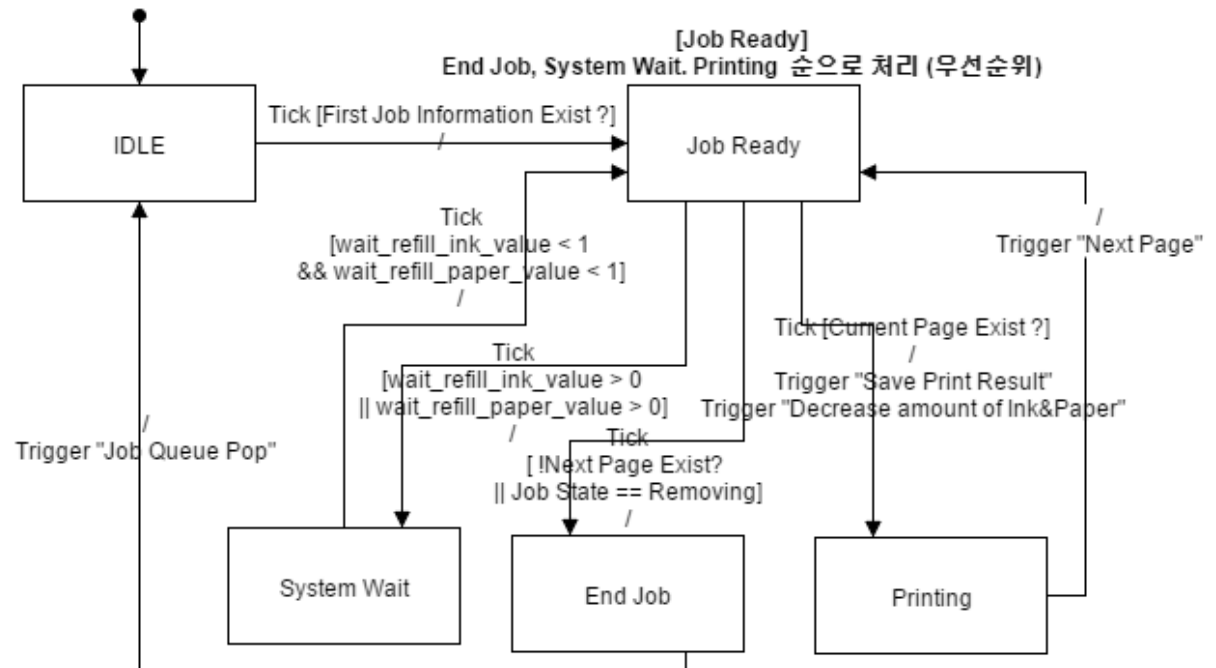

Printing

Printing Process

Printing

DFD Level 5

STD For Printing Process

Refill

DFD Level 4 on Virtual Refill Process

Refill

Controller

- ▶ Auth & Dispatch Controller
 - ▶ Virtual Refill Controller
 - ▶ Printing Controller
- 

Transform Analysis – Auth

Structured Charts(Basic)- Auth

Structured Charts(Advanced)- Auth

Transform Analysis – Refill