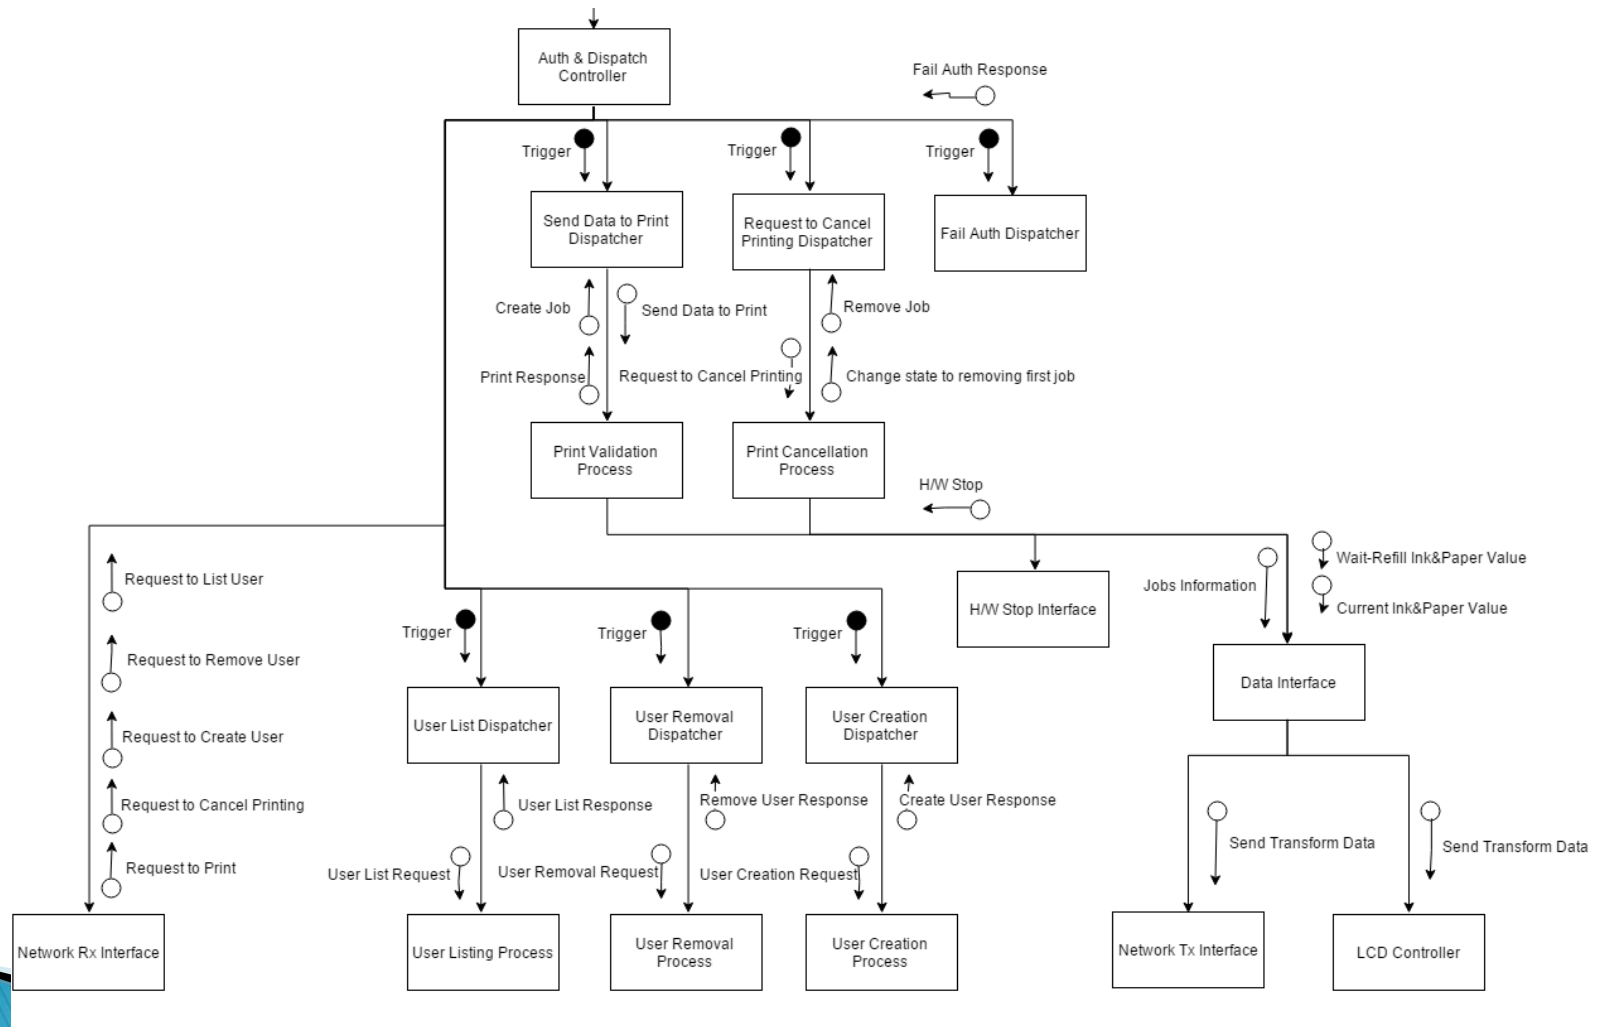

Printing

Printing Process

Printing

DFD Level 5

STD For Printing Process

Refill

DFD Level 4 on Virtual Refill Process

Refill

Controller

- ▶ Auth & Dispatch Controller
 - ▶ Virtual Refill Controller
 - ▶ Printing Controller
- 

Transform Analysis – Auth

Structured Charts(Basic)- Auth

Structured Charts(Advanced)- Auth

Transform Analysis – Refill

Structured Charts - Transform Analysis

Structured Charts(Basic)– Refill

Structured Charts(Advanced)- Refill

Transform Analysis – Printing

Structured Charts(Basic) – Printing

Structured Charts(Advanced) – Printing