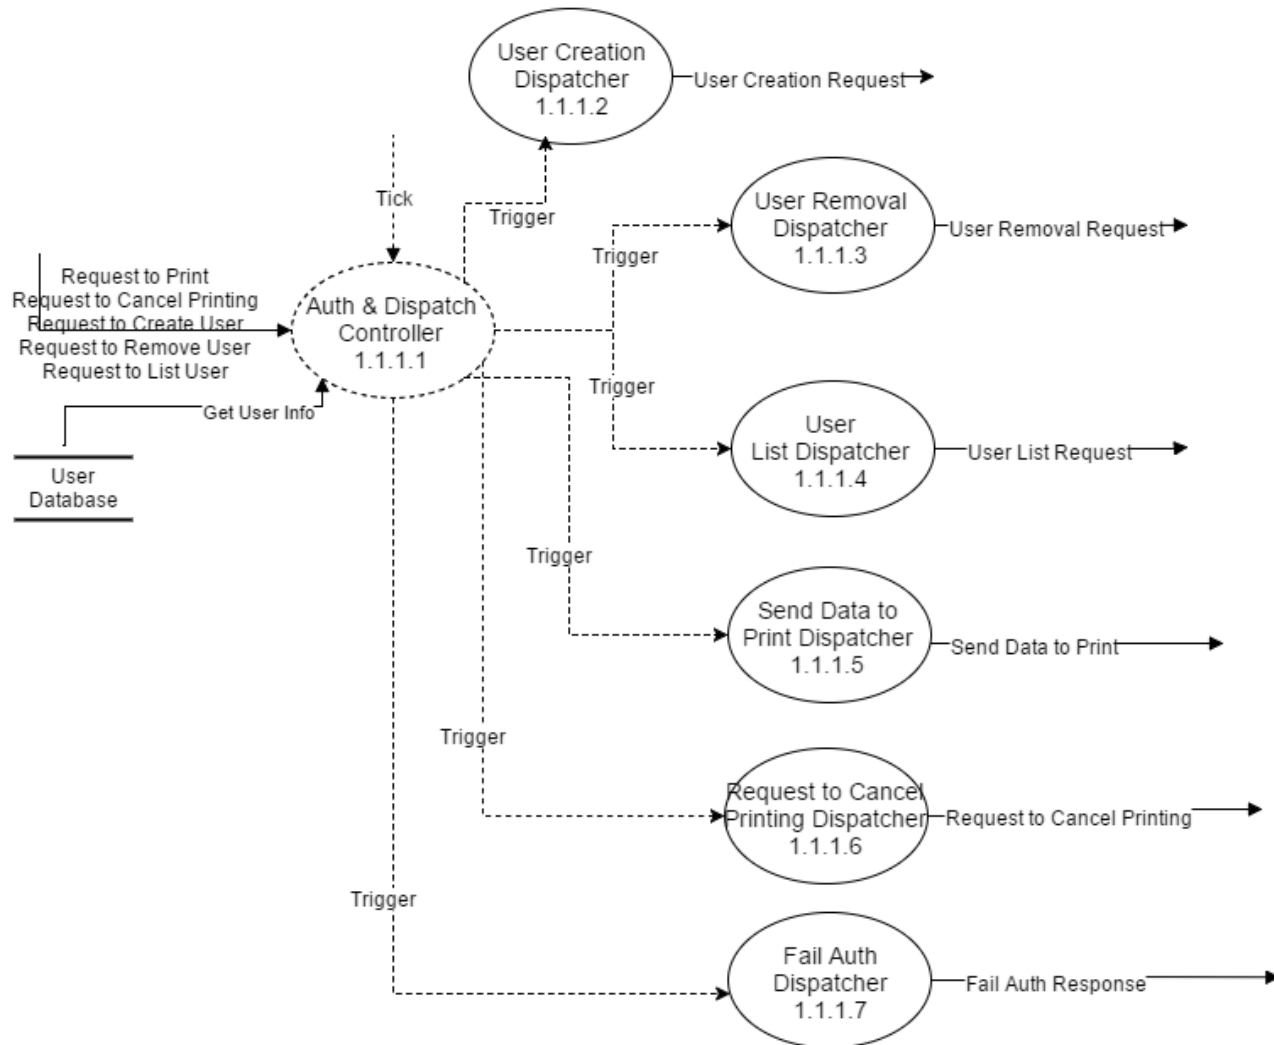

소프트웨어공학개론

T5

이선명 이상혁
이찬규 정진호

Overall

Overall DFD

Auth

Level 4 Auth & Dispatch Process

Auth

Printing

Printing Process

Printing

DFD Level 5

STD For Printing Process

Refill

DFD Level 4 on Virtual Refill Process

Refill

Controller

- ▶ Auth & Dispatch Controller
 - ▶ Virtual Refill Controller
 - ▶ Printing Controller
- 

Transform Analysis – Auth

Structured Charts(Basic)- Auth

Structured Charts(Advanced)- Auth

Transform Analysis – Refill

Structured Charts - Transform Analysis

Structured Charts(Basic)– Refill

Structured Charts(Advanced)- Refill

Transform Analysis – Printing

Structured Charts(Basic) – Printing

Structured Charts(Advanced) – Printing